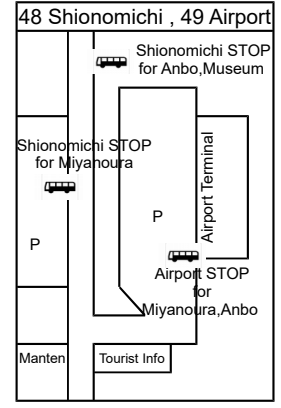

YAKUSHIMA KOTSU BUS ROUTE MAP

Travel all over Yakushima Kotsu Bus

Unlimited-Ride FREE PASS

1day : 2,000yen
3days : 3,000yen
4days : 4,000yen

Child is half price.

Not applicable for Arakawa trekking bus and sightseeing bus tour.

100yen off either Yakusugi Museum , Yakusugi Land , Shiratani Unsuijyo or Botanical Research Park.

Bus stop	Purchasing site
19 Seaside Hotel	Seaside Hotel
20 Miyaura Port	Miyaura Port Jetfoil Terminal
21 Miyaurako Iriguchi	Tourism Information Center (Environmental Culture Village Center) Yakushima Kanko Center
25 Oharamachi	Tashiro Bekkan
30 A-coop mae	Yakusugiso
49 Airport	Yakushima Airport Tourism Information Center
62 Gochomae	Yakushima Kotsu
63 Keisatsusho mae	Mori No Kirameki Tourism Information Center
64 Anbo Port	Anbo Port
97 samana hotel Yakushima	samana hotel Yakushima
99 Iwasaki Hotel	Yakushima Iwasaki Hotel
107 Hirauchi Iriguchi	Yakushima South Village