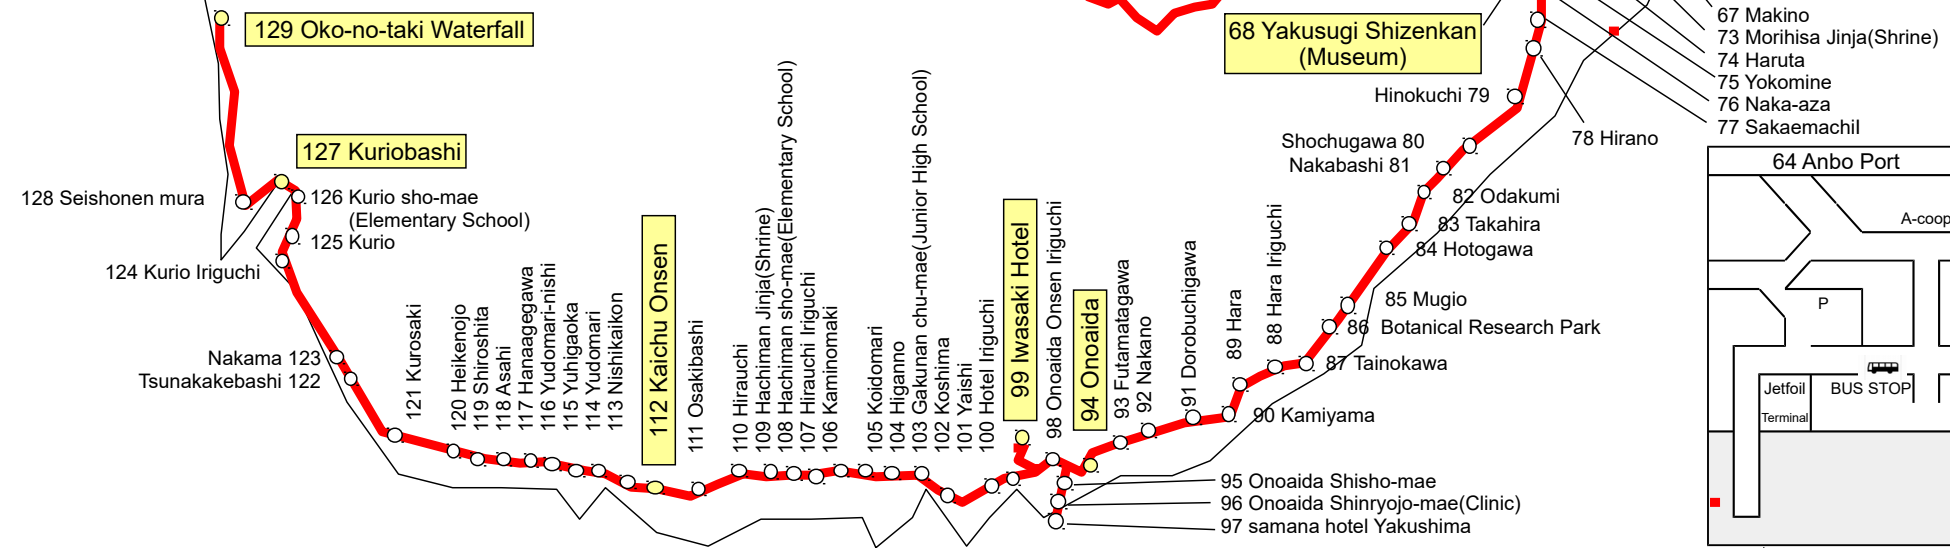

YAKUSHIMA KOTSU BUS ROUTE MAP

Travel all over Yakushima Kotsu Bus

Unlimited-Ride FREE PASS

1day : 2,000yen
3days : 3,000yen
4days : 4,000yen

Child is half price.

Not applicable for Arakawa trekking bus and sightseeing bus tour.

100yen off either Yakusugi Museum , Yakusugi Land , Shiratani Unsuijyo or Botanical Research Park.

Bus stop	Purchasing site
19 Seaside Hotel	Seaside Hotel
20 Miyaura Port	Miyaura Port Jetfoil Terminal
21 Miyaurako Iriguchi	Tourism Information Center (Environmental Culture Village Center) Yakushima Kanko Center
25 Oharamachi	Tashiro Bekkan
30 A-coop mae	Yakusugiso
49 Airport	Yakushima Airport Tourism Information Center
62 Gochomae	Yakushima Kotsu
63 Keisatsusho mae	Mori No Kirameki Tourism Information Center
64 Anbo Port	Anbo Port
97 samana hotel Yakushima	samana hotel Yakushima
99 Iwasaki Hotel	Yakushima Iwasaki Hotel
107 Hirauchi Iriguchi	Yakushima South Village

※ Solo ticket price: ¥8,000 (2-seat space)

Route : Senpiro Waterfall, Nakama Banyan Tree, Ohko Waterfall, Seibu Rindō, Inakahama Beach, Yakusugi Land, Kigen Cedar

Course B (Half-Day, Morning) Adult : ¥4,000

※ Solo ticket price: ¥6,000 (2-seat space)

Route: Senpiro Waterfall, Nakama Banyan Tree, Ohko Waterfall, Seibu Rindō, Inakahama Beach

Matsubanda Taxi

<Operation Hours: 4:00~19:00>

★Trailhead Dropoff and Pick-up★