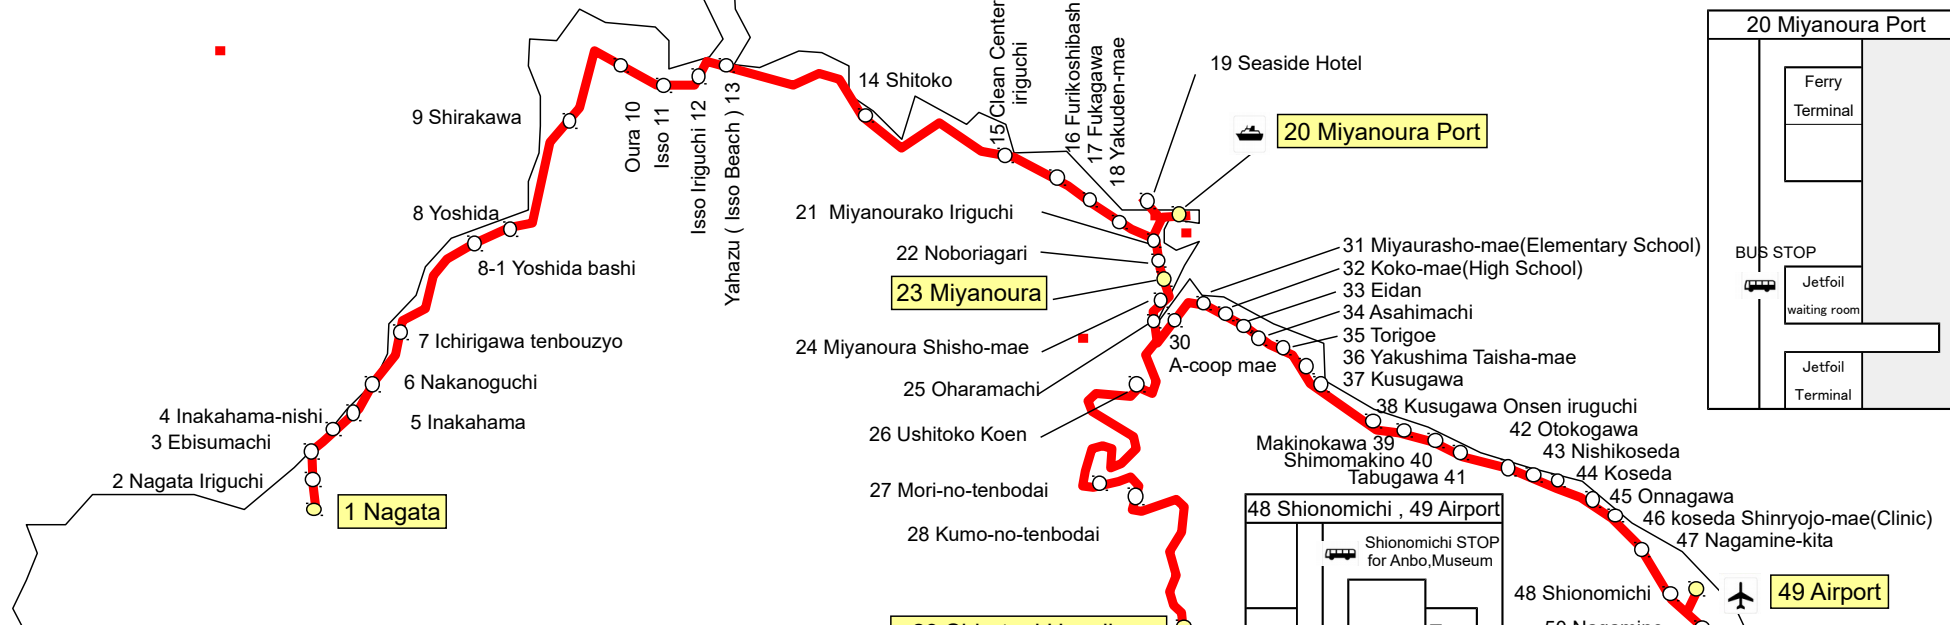

YAKUSHIMA KOTSU BUS ROUTE MAP

Travel all over Yakushima Kotsu Bus

Unlimited-Ride FREE PASS

1day : 2,000yen
3days : 3,000yen
4days : 4,000yen

Child is half price.

Not applicable for Arakawa trekking bus and sightseeing bus tour.

100yen off either Yakusugi Museum , Yakusugi Land , Shiratani Unsuijyo or Botanical Research Park.

Bus stop	Purchasing site
19 Seaside Hotel	Seaside Hotel
20 Miyaura Port	Miyaura Port Jetfoil Terminal
21 Miyaurako Iriguchi	Tourism Information Center (Environmental Culture Village Center) Yakushima Kanko Center
25 Oharamachi	Tashiro Bekkan
30 A-coop mae	Yakusugiso
49 Airport	Yakushima Airport Tourism Information Center
62 Gochomae	Yakushima Kotsu
63 Keisatsusho mae	Mori No Kirameki Tourism Information Center
64 Anbo Port	Anbo Port
97 samana hotel Yakushima	samana hotel Yakushima
99 Iwasaki Hotel	Yakushima Iwasaki Hotel
107 Hirauchi Iriguchi	Yakushima South Village

※ Solo ticket price: ¥8,000 (2-seat space)

Route : Senpiro Waterfall, Nakama Banyan Tree, Ohko Waterfall, Seibu Rindō, Inakahama Beach, Yakusugi Land, Kigen Cedar

Course B (Half-Day, Morning) Adult : ¥4,000

※ Solo ticket price: ¥6,000 (2-seat space)

Route: Senpiro Waterfall, Nakama Banyan Tree, Ohko Waterfall, Seibu Rindō, Inakahama Beach

Matsubanda Taxi

<Operation Hours: 4:00~19:00>

★Trailhead Dropoff and Pick-up★