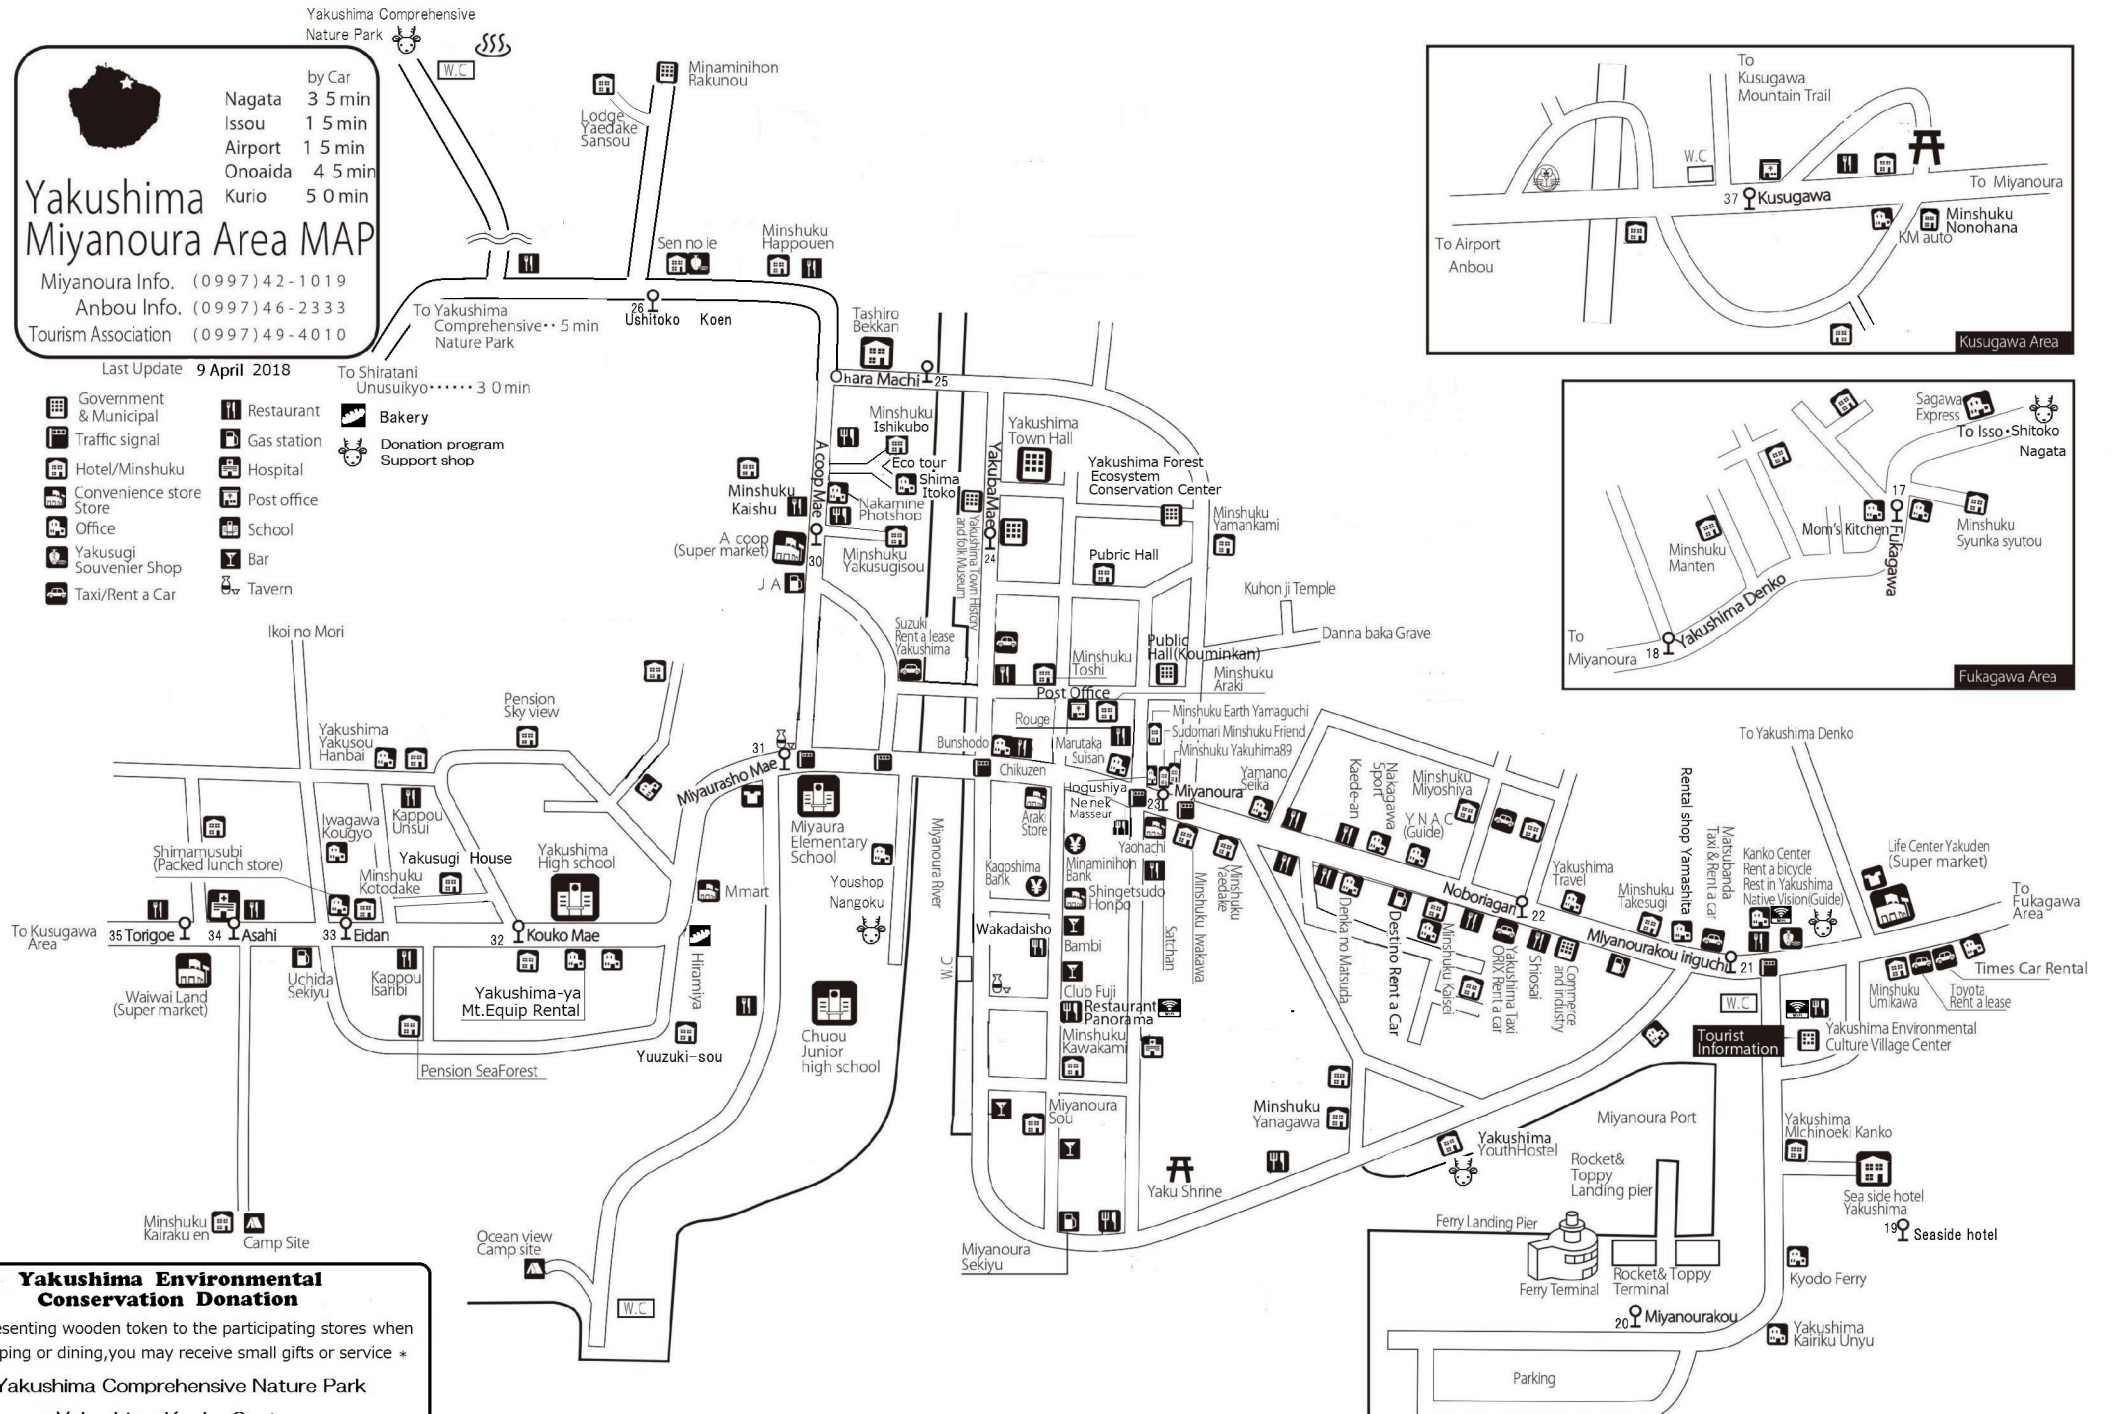

Yakushima Miyanoura Area MAP

Miyanoura Info. (0997) 42-1019
 Anbou Info. (0997) 46-2333
 Tourism Association (0997) 49-4010

Last Update 9 April 2018

- | | | |
|--|--|--|
| | | |
| | | |
| | | |
| | | |
| | | |
| | | |
| | | |

by Car

Nagata	3 5 min
Issou	1 5 min
Airport	1 5 min
Onoaida	4 5 min
Kurio	5 0 min

Yakushima Environmental Conservation Donation

* BY presenting wooden token to the participating stores when shopping or dining, you may receive small gifts or service *

Yakushima Comprehensive Nature Park
 Yakushima Kanko Center
 Yakushima Youth Hostel
 Youshop Nangoku

Shitoko Area Shitoko Gajumaru Banyuan Park