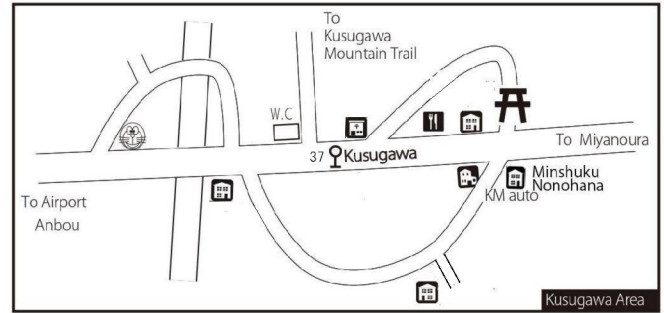

Yakushima Miyanoura Area MAP

Miyanoura Info. (0997) 42-1019
 Anbou Info. (0997) 46-2333
 Tourism Association (0997) 49-4010

Last Update 9 April 2018

- | | | |
|--|--|--|
| | | |
| | | |
| | | |
| | | |
| | | |
| | | |
| | | |

by Car

Nagata	3 5 min
Issou	1 5 min
Airport	1 5 min
Onoaida	4 5 min
Kurio	5 0 min

Yakushima Environmental Conservation Donation

* BY presenting wooden token to the participating stores when shopping or dining, you may receive small gifts or service *

Yakushima Comprehensive Nature Park
 Yakushima Kanko Center
 Yakushima Youth Hostel
 Youshop Nangoku

Shitoko Area Shitoko Gajumaru Banyuan Park