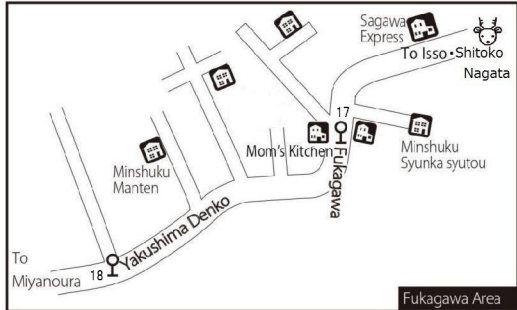

# Yakushima Miyanoura Area MAP

Miyanoura Info. (0997) 42-1019  
 Anbou Info. (0997) 46-2333  
 Tourism Association (0997) 49-4010

Last Update 9 April 2018

- |  |  |  |
|--|--|--|
|  |  |  |
|  |  |  |
|  |  |  |
|  |  |  |
|  |  |  |
|  |  |  |
|  |  |  |

by Car  
 Nagata 3 5 min  
 Issou 1 5 min  
 Airport 1 5 min  
 Onoaida 4 5 min  
 Kurio 5 0 min

Shitoko Area Shitoko Gajumaru Banyuan Park