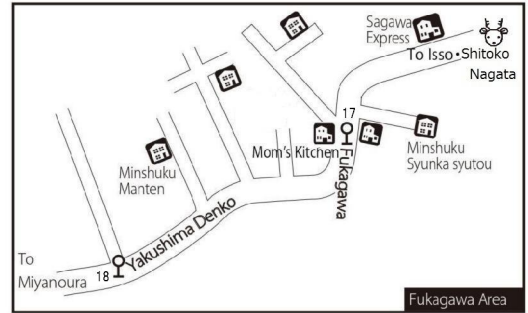

Yakushima Miyanoura Area MAP

Miyanoura Info. (0997) 42-1019
 Anbou Info. (0997) 46-2333
 Tourism Association (0997) 49-4010

Last Update 9 April 2018

- | | | |
|--|--|--|
| | | |
| | | |
| | | |
| | | |
| | | |
| | | |
| | | |

by Car

Nagata	3 5 min
Issou	1 5 min
Airport	1 5 min
Onoaida	4 5 min
Kurio	5 0 min

Yakushima Environmental Conservation Donation

* BY presenting wooden token to the participating stores when shopping or dining, you may receive small gifts or service *

Yakushima Comprehensive Nature Park
 Yakushima Kanko Center
 Yakushima Youth Hostel
 Youshop Nangoku

Shitoko Area Shitoko Gajumaru Banyuan Park