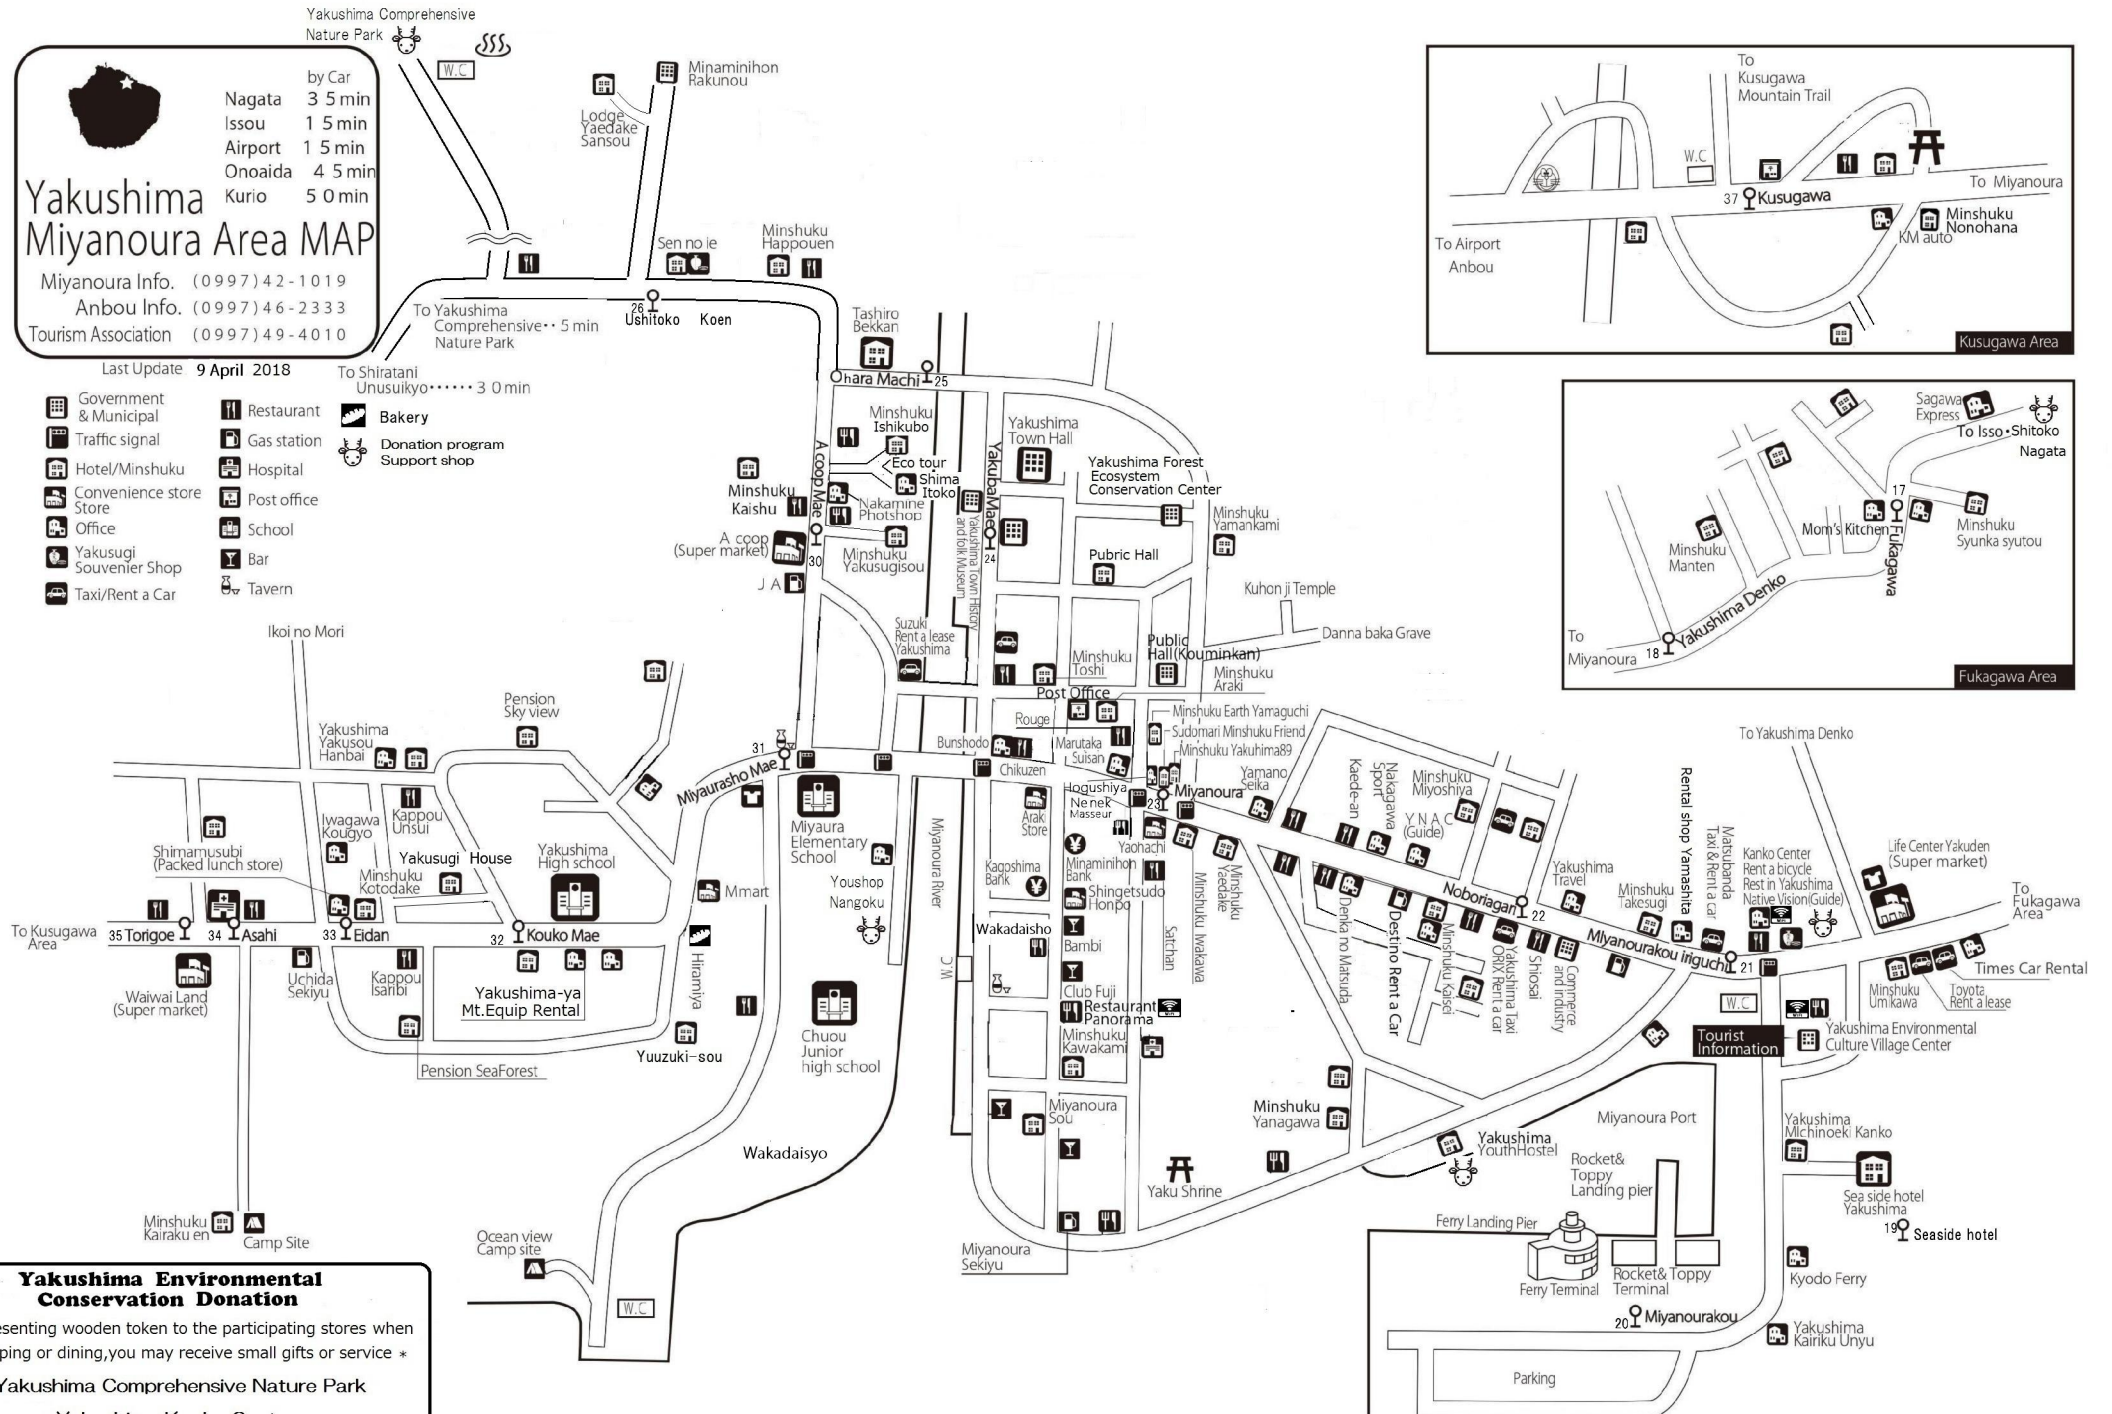

# Yakushima Miyanoura Area MAP

Miyanoura Info. (0997) 42-1019  
 Anbou Info. (0997) 46-2333  
 Tourism Association (0997) 49-4010

Last Update 9 April 2018

- |  |  |  |
|--|--|--|
|  |  |  |
|  |  |  |
|  |  |  |
|  |  |  |
|  |  |  |
|  |  |  |
|  |  |  |

by Car  
 Nagata 3 5 min  
 Issou 1 5 min  
 Airport 1 5 min  
 Onoaida 4 5 min  
 Kurio 5 0 min

## Yakushima Environmental Conservation Donation

\* BY presenting wooden token to the participating stores when shopping or dining, you may receive small gifts or service \*

- Yakushima Comprehensive Nature Park
- Yakushima Kanko Center
- Yakushima Youth Hostel
- Youshop Nangoku

Shitoko Area Shitoko Gajumaru Banyuan Park