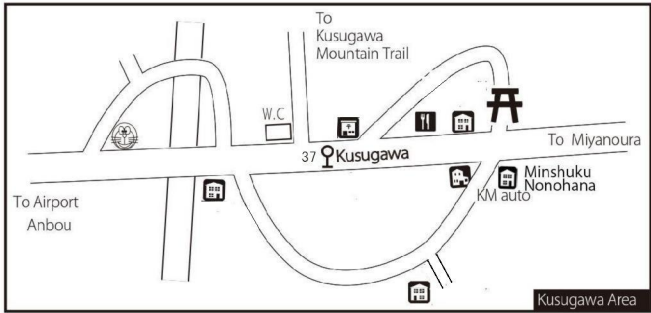

# Yakushima Miyanoura Area MAP

Miyanoura Info. (0997) 42-1019  
 Anbou Info. (0997) 46-2333  
 Tourism Association (0997) 49-4010

Last Update 9 April 2018

- |  |  |  |
|--|--|--|
|  |  |  |
|  |  |  |
|  |  |  |
|  |  |  |
|  |  |  |
|  |  |  |
|  |  |  |

by Car  
 Nagata 3 5 min  
 Issou 1 5 min  
 Airport 1 5 min  
 Onoaida 4 5 min  
 Kurio 5 0 min

Shitoko Area Shitoko Gajumaru Banyuan Park