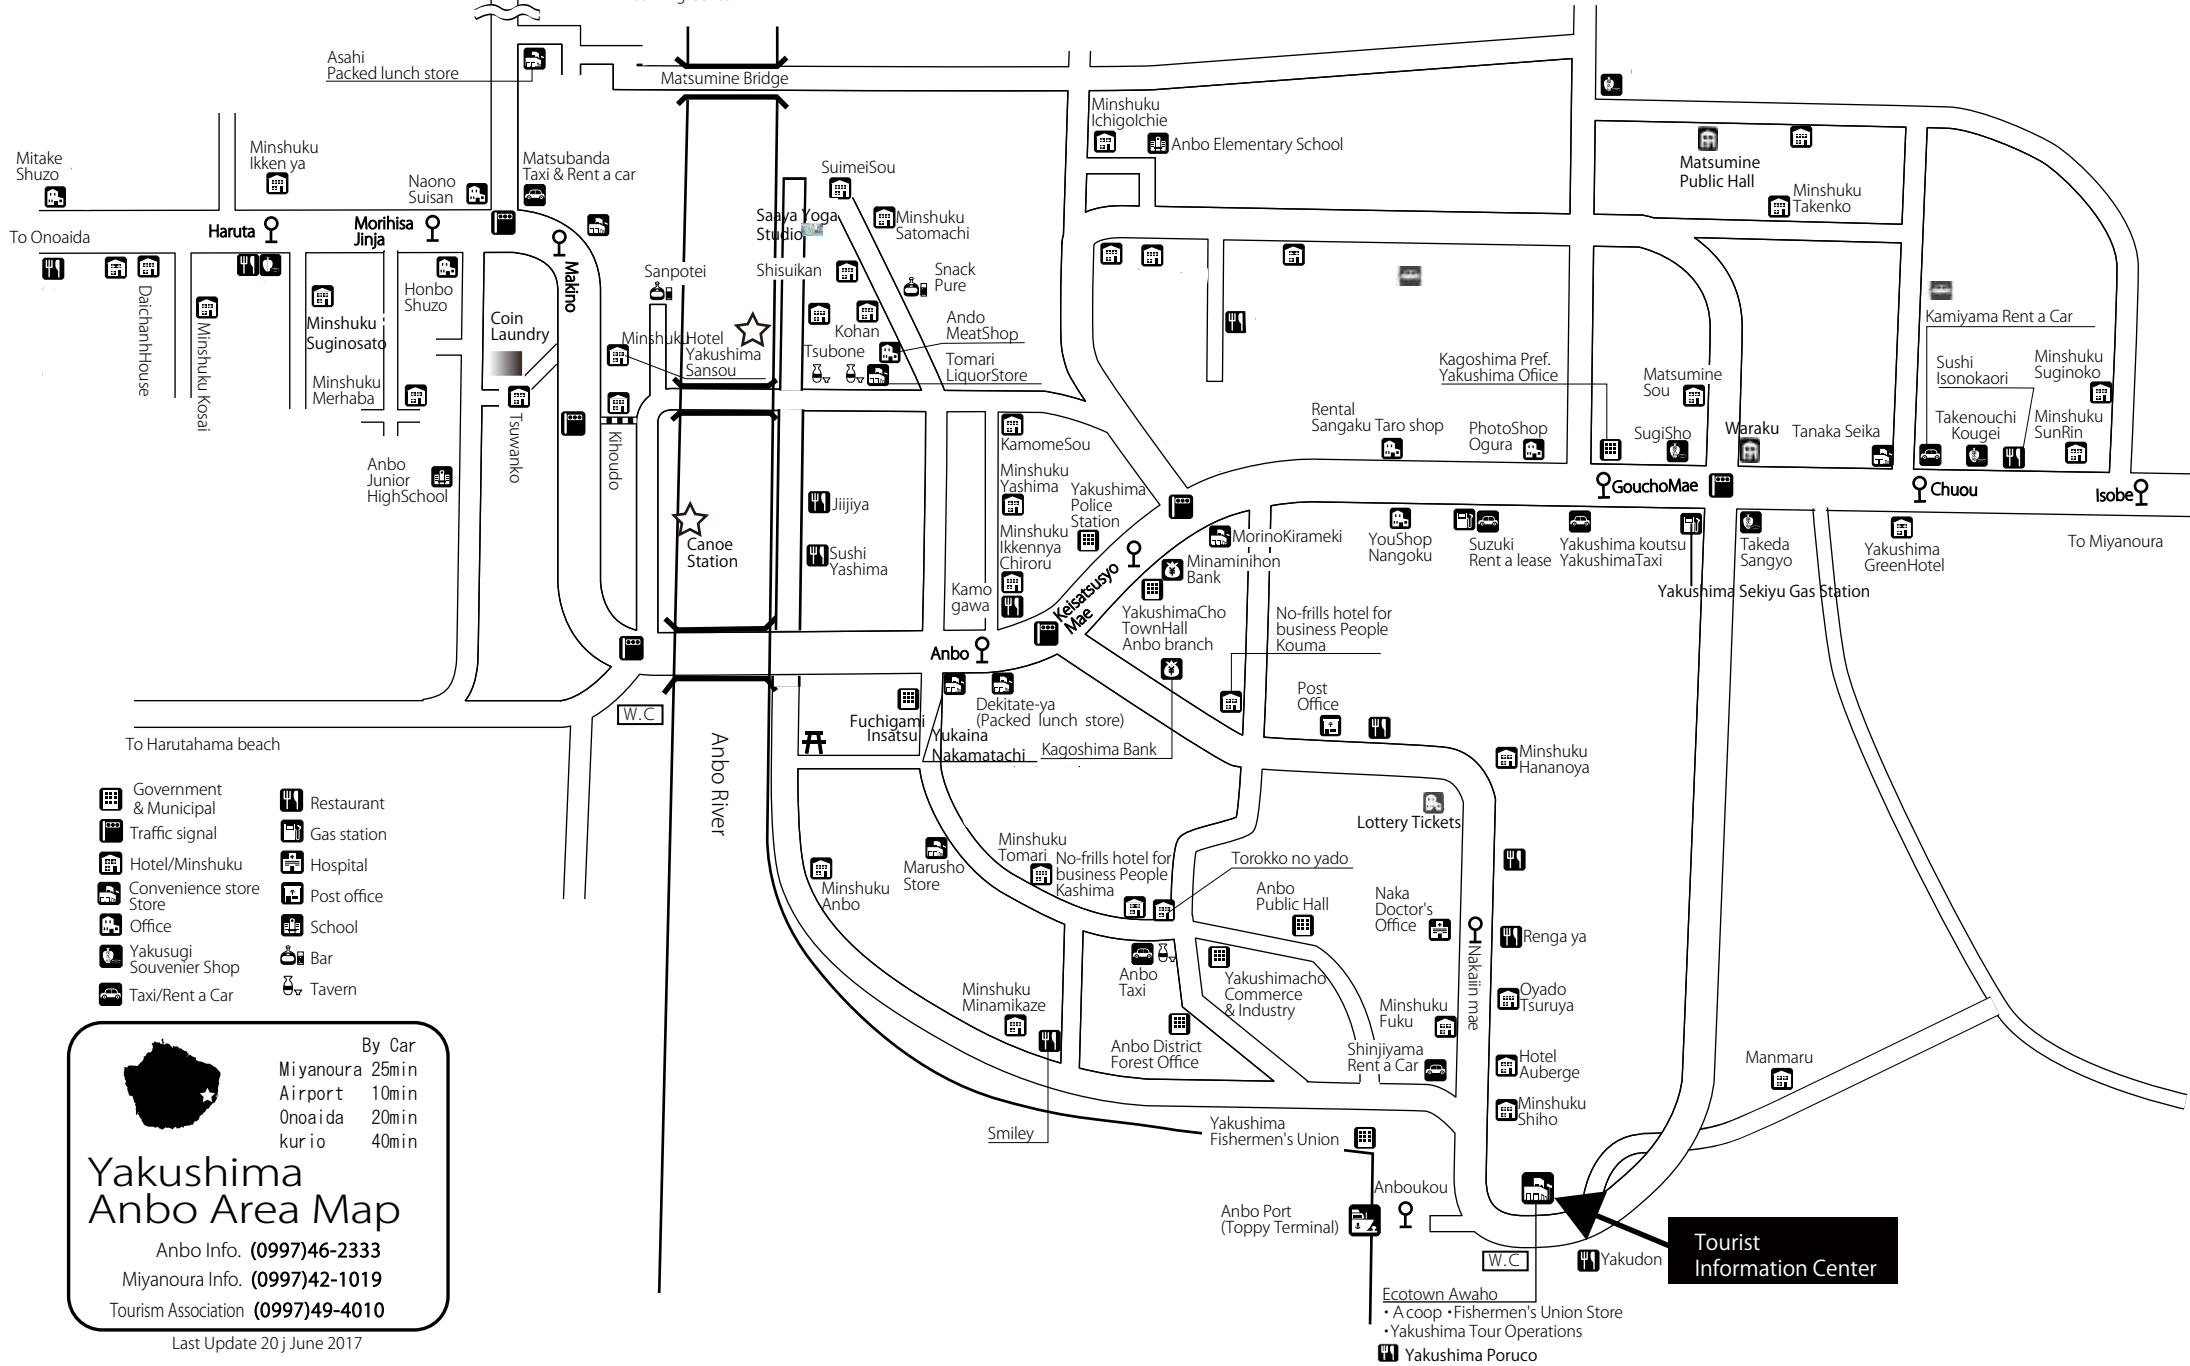

By Car  
 To Arakawa ..... 5 0 min  
 Yodogawa ..... 6 0 min  
 Yakusugi Cedar Land ..... 4 0 min  
 Yakusugi Museum ..... 5 min  
 Yakushima Island ..... 5 min  
 Environment and Cultural Learning Center

- Government & Municipal
- Traffic signal
- Hotel/Minshuku
- Convenience store
- Office
- Yakusugi Souvenir Shop
- Taxi/Rent a Car
- Restaurant
- Gas station
- Hospital
- Post office
- School
- Bar
- Tavern

By Car  
 Miyanoura 25min  
 Airport 10min  
 Onoaida 20min  
 kurio 40min

**Yakushima  
 Anbo Area Map**

Anbo Info. (0997)46-2333  
 Miyanoura Info. (0997)42-1019  
 Tourism Association (0997)49-4010

Last Update 20 j June 2017

**Tourist Information Center**

Ecotown Awaho  
 • A coop • Fishermen's Union Store  
 • Yakushima Tour Operations  
 Yakushima Poruco