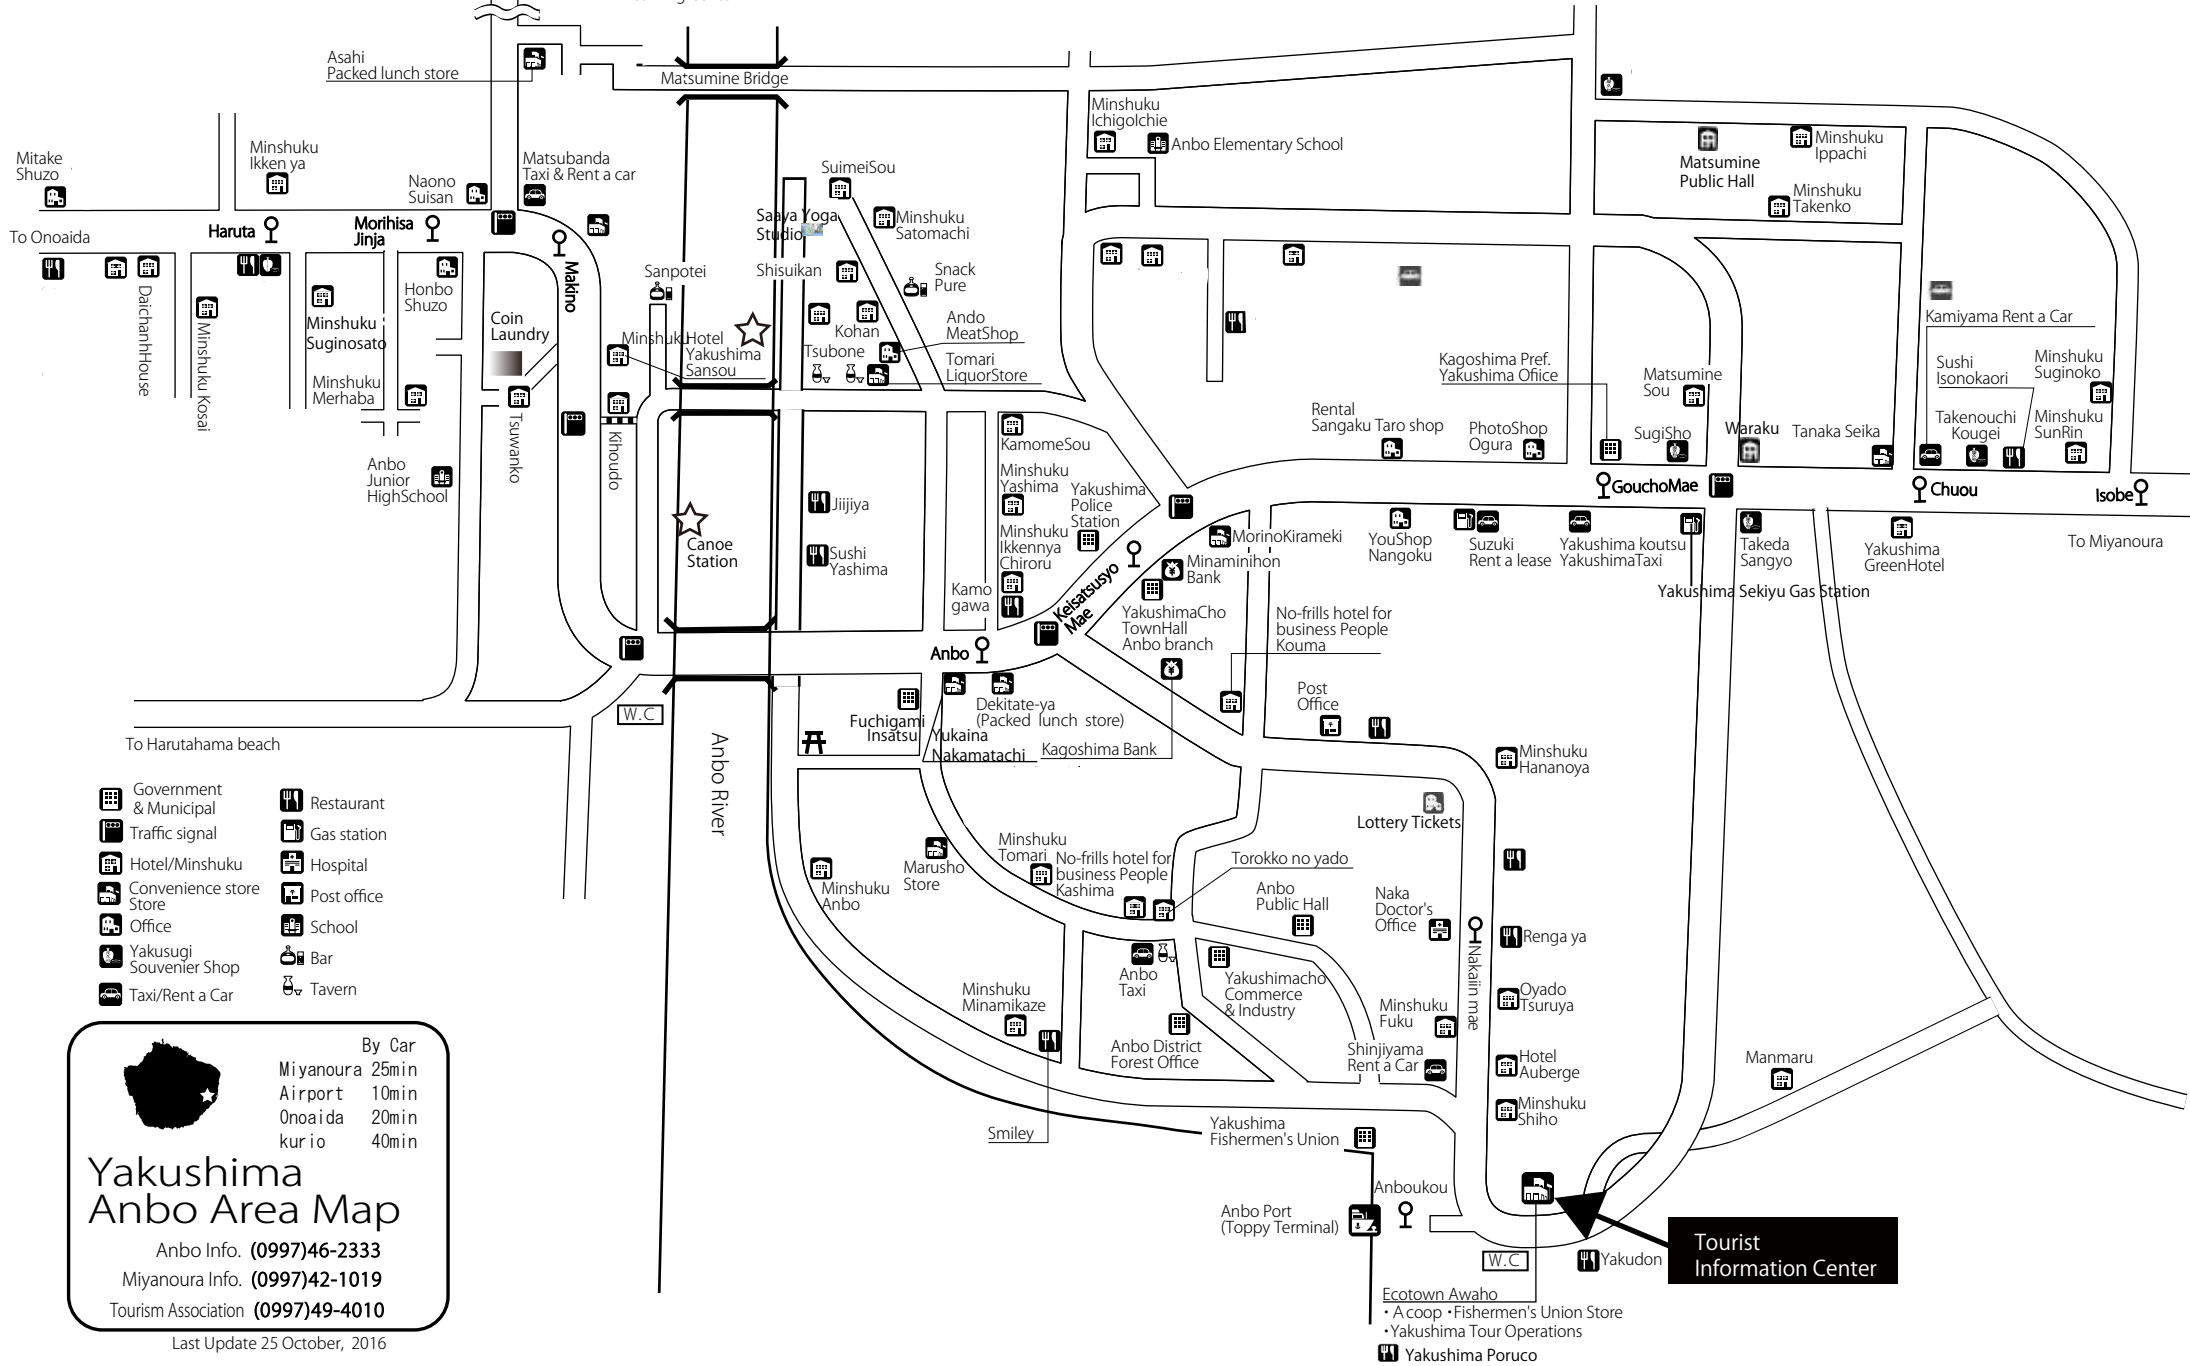

By Car
 To Arakawa 5 0 min
 Yodogawa 6 0 min
 Yakusugi Cedar Land 4 0 min
 Yakusugi Museum 5 min
 Yakushima Island 5 min
 Environment and Cultural Learning Center

- Government & Municipal
- Traffic signal
- Hotel/Minshuku
- Convenience store
- Office
- Yakusugi Souvenir Shop
- Taxi/Rent a Car
- Restaurant
- Gas station
- Hospital
- Post office
- School
- Bar
- Tavern

By Car
 Miyanoura 25min
 Airport 10min
 Onoaida 20min
 kurio 40min

Yakushima Anbo Area Map

Anbo Info. (0997)46-2333
 Miyanoura Info. (0997)42-1019
 Tourism Association (0997)49-4010

Tourist Information Center

- Ecotown Awaho
- A coop
- Fishermen's Union Store
- Yakushima Tour Operations
- Yakushima Poruco